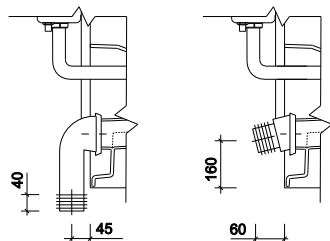

All measurements shown are in millimetres. Drawing sizes are not to scale.

**to specify/order:**

Please use the eight character reference shown below.

**wc pan**

\*Avalon rimless 700 projection, horizontal outlet

**AV1498WH**

**concealed cisterns**

	Single Flush		Dual Flush	
	6	4	6/4	4/2.6
Push Button	✓	✓	✓	
Lever	✓	✓	✓	

Please refer to the Concealed Cisterns pages at the back of this section.

**extended flushpipe**