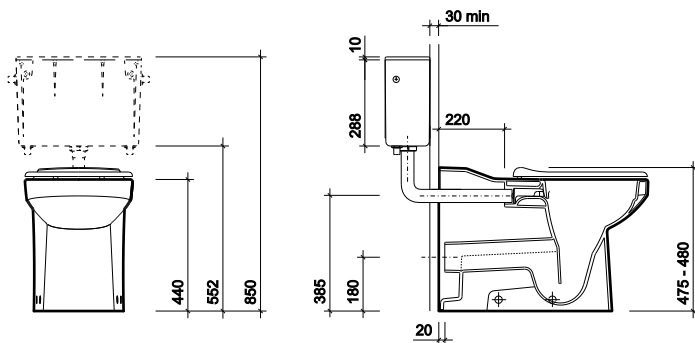

# avalon rimless 700 proj btw

totally rimless  
fully shrouded extended pan eliminates need for spacer box  
improved cleanliness to HTM64

Avalon rimless 700 projection back-to-wall washdown wc suite, horizontal outlet

All measurements shown are in millimetres. Drawing sizes are not to scale.

**to specify/order:**

Please use the eight character reference shown below.

**wc pan**

\*Avalon rimless 700 projection, horizontal outlet

**AV1498WH**

**concealed cisterns**

	Single Flush		Dual Flush	
	6	4	6/4	4/2.6
Push Button	✓	✓	✓	
Lever	✓	✓	✓	

Please refer to the Concealed Cisterns pages at the back of this section.

**extended flushpipe**