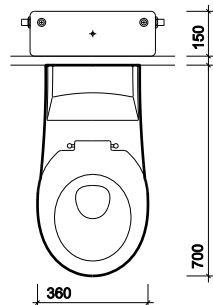

# avalon rimless 700 proj btw

totally rimless  
fully shrouded extended pan eliminates need for spacer box  
improved cleanliness to HTM64

Avalon rimless 700 projection back-to-wall washdown wc suite, horizontal outlet

All measurements shown are in millimetres. Drawing sizes are not to scale.

**to specify/order:**

Please use the eight character reference shown below.

**wc pan**

\*Avalon rimless 700 projection, horizontal outlet

**AV1498WH**

**concealed cisterns**

	Single Flush		Dual Flush	
	6	4	6/4	4/2.6
Push Button	✓	✓	✓	
Lever	✓	✓	✓	

Please refer to the Concealed Cisterns pages at the back of this section.

**extended flushpipe**